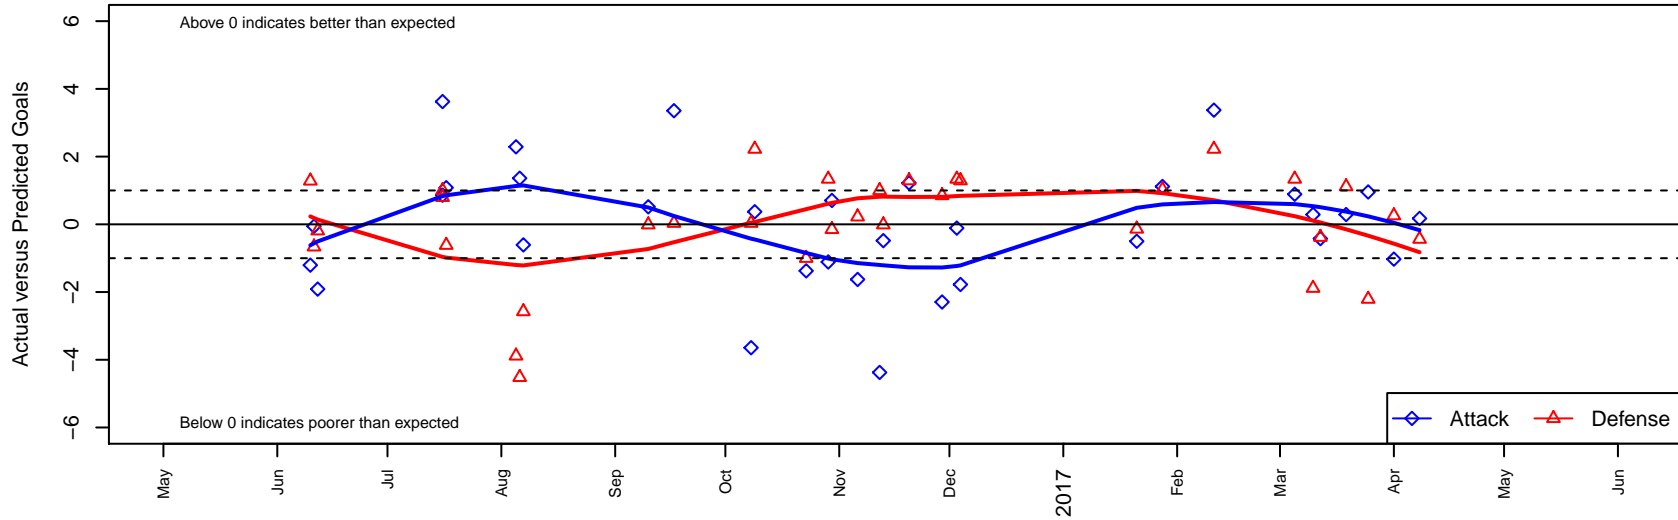

# Eastside FC Grey B06

Eastside FC  
 Preston, WA  
 B06 total strength=512  
 attack=0.52 defense=0.26  
 fall league = RCL B06 Div 5 9Aside  
 spr league = Win RCL B06 Div 4

alt names used:  
 Eastside FC B06 Grey  
 Eastside FC BU06 Grey  
 Eastside FC B06 Grey D  
 Eastside FC B06 Grey  
 Eastside FC B06 Grey D  
 Eastside FC B06 Grey D

Venues played:  
 2016 Starfire Spring Classic BU11 Silver  
 2016 KITG BU11 Green  
 2016 Eastside FC Cup BU11  
 2016 RCL B06 Div 5 9Aside  
 2016 Win RCL B06 Div 4  
 2016 WYS Presidents Cup B06 Division 3

**Eastside FC Grey B06**  
 Dots are actual minus expected GF (blue circles) and GA (red triangles).  
 Blue line is smoothed change in attack strength. Red is smoothed change in defense strength.

**attack and defense variance (black dot)  
relative to other teams  
and top 10 in region**