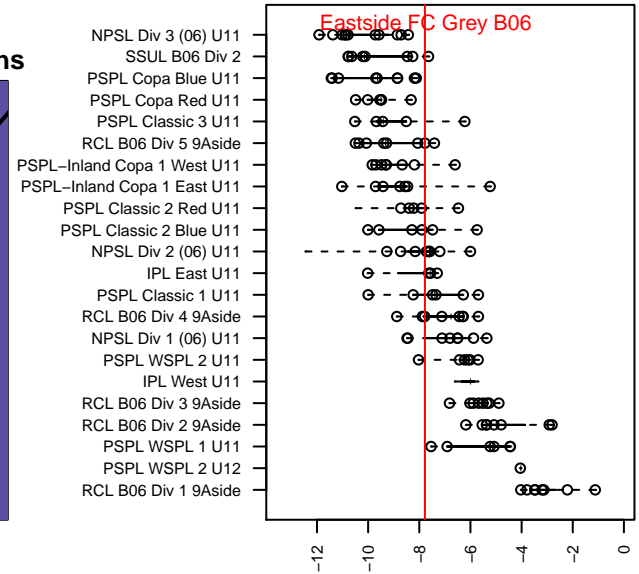

**attack and defense rating
relative to others at age
and all opponents in last 13 months**